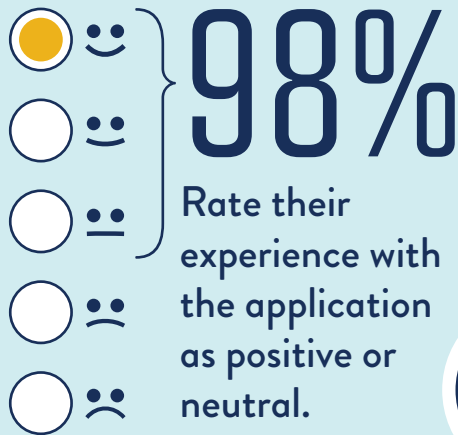

OVER 2 MILLION STUDENTS USE CCCAPPLY EACH YEAR.

Of those students:

270,000

Applied for BOG \$ fee waivers.

81%

Would recommend the application to a friend.

80% FINISH THEIR APPLICATION IN LESS THAN

30 MINUTES