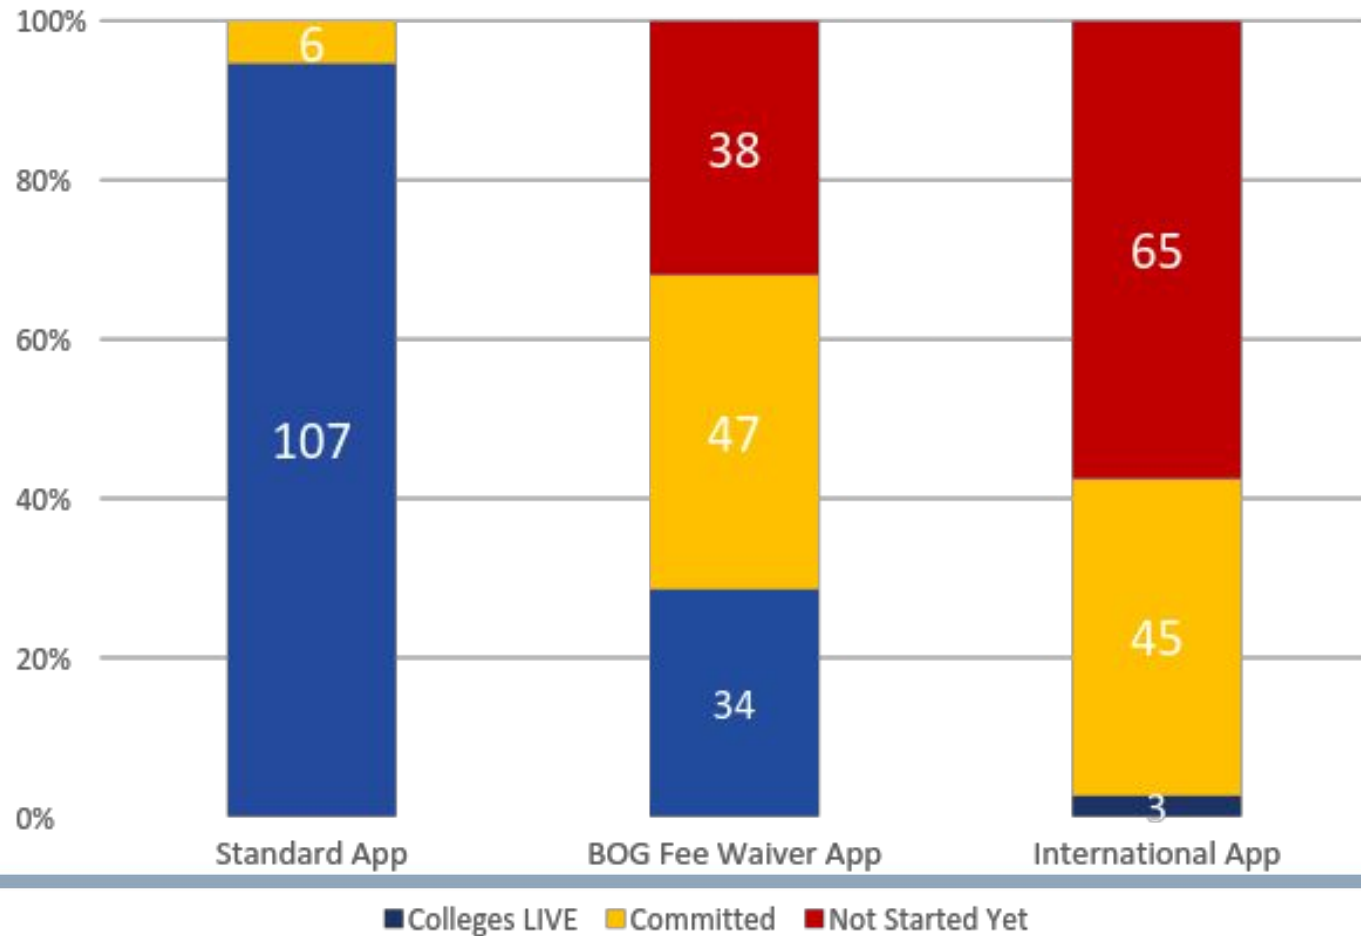

Implementation

107
Standard

34
BOG

3
International